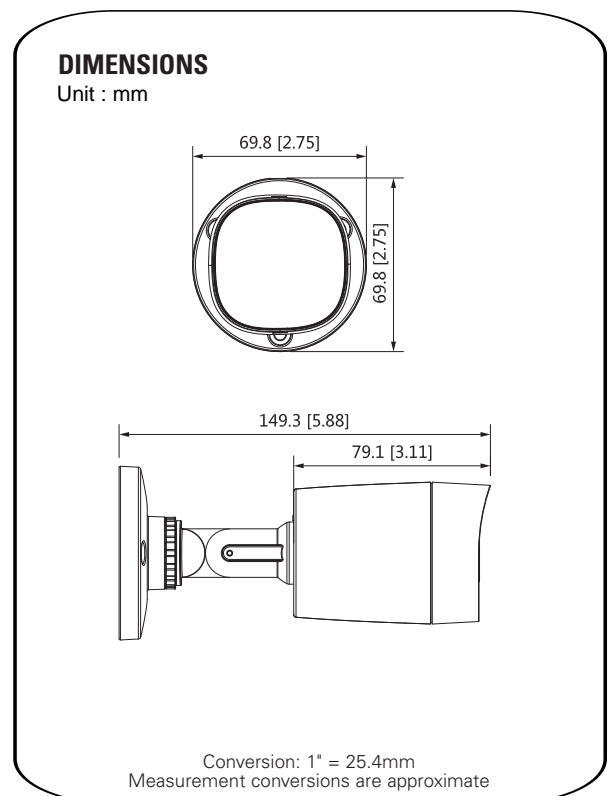

KB3-H050F28i 5MP HD-CVI IR Outdoor Bullet Camera

TECHNICAL SPECIFICATIONS

CAMERA

Image Sensor	1/2.7"5MP Progressive CMOS Sensor
Active Pixels	2880(H) x 1620(V)
Frame Rate	CVI: 5MP@30/25fps,4MP@30/25fps, 1080P@30/25fps TVI/AHD: 4MP@30/25fps CVBS: 960H @30/25fps
Min Illumination	0.02lux @F2.0
IR Control	Manual/Auto
IR Distance	20 meters (66ft)

VIDEO

Video Output	CVI/TVI/AHD/CVBS (Switchable Video Output)
Resolution	5M(2880x1620),4M(2560x1440),1080p(1920x1080), 960H(960x576/480)

ENVIRONMENT

Storage	- 40°C to +60°C, -40°F to 140°F
Operation	- 40°C to +60°C, -40°F to 140°F
Humidity	less than 95%RH
Altitude	3000 meter maximum, 10,000 feet maximum

GENERAL

Power Source	DC12V
Power Consumption	3.8W
Ingress Protection	IP67
Weight	0.2Kg

Every effort has been made to ensure that all the information in this document was correct at the time of going to press. However we are constantly striving to improve our range wherever possible and therefore reserve the right to change the specification of any product without prior notice